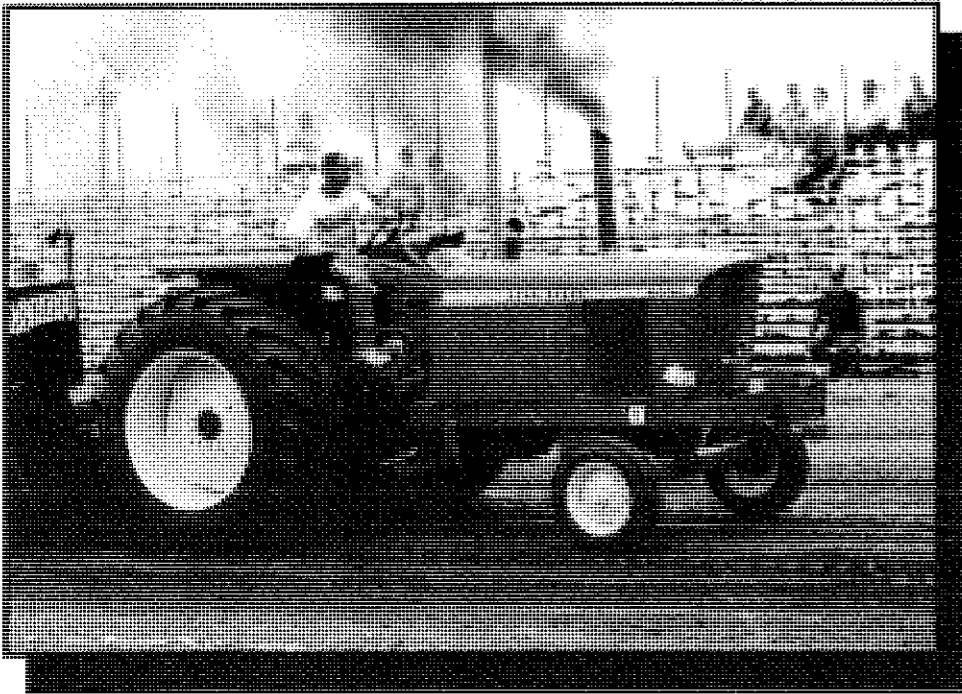

Perry Sieren
 JD 6030
 11000 lb. & 12000 lb.
 Pro Farm
 Keota, IA

Joe Vorwald
 Branding Iron
 IH 1256
 8000 lb. & 9000 lb.
 Pro Farm
 Epworth, IA

Auto Value "The Parts You Want...The Value You Expect"
 PARTS STORES A Partner Managed Company
ARNOLD MOTOR SUPPLY
 Automotive Parts Store