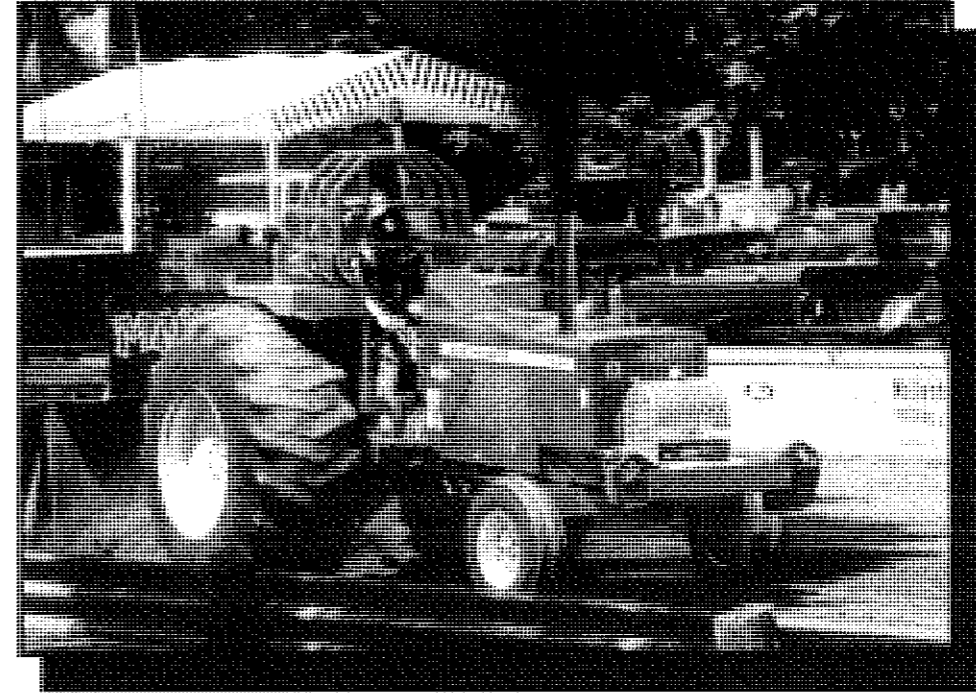

Justin Vorwald
 JD4440
 8000 lb. & 9000 lb.
 Pro Farm
 Epworth, IA

Tom Hill
 Dream Chaser AC
 AC190XT
 6700 lb. & 7500 lb.
 Limited Pro Farm
 Udell, IA

Matt Birky
Wild Dreaming
 1997 GMC
 4WD Open
 Solon, IA