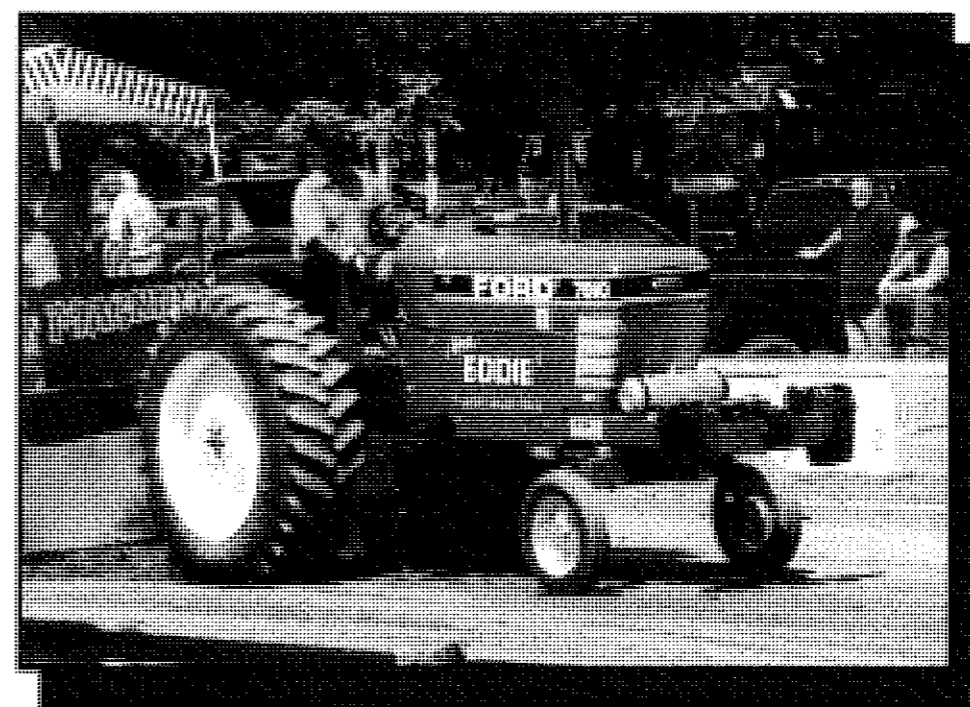

Dave Jensen
Uncle Eddie
Ford 7910
6700 lb. & 7500 lb.
Limited Pro Stock
Van Horne, IA